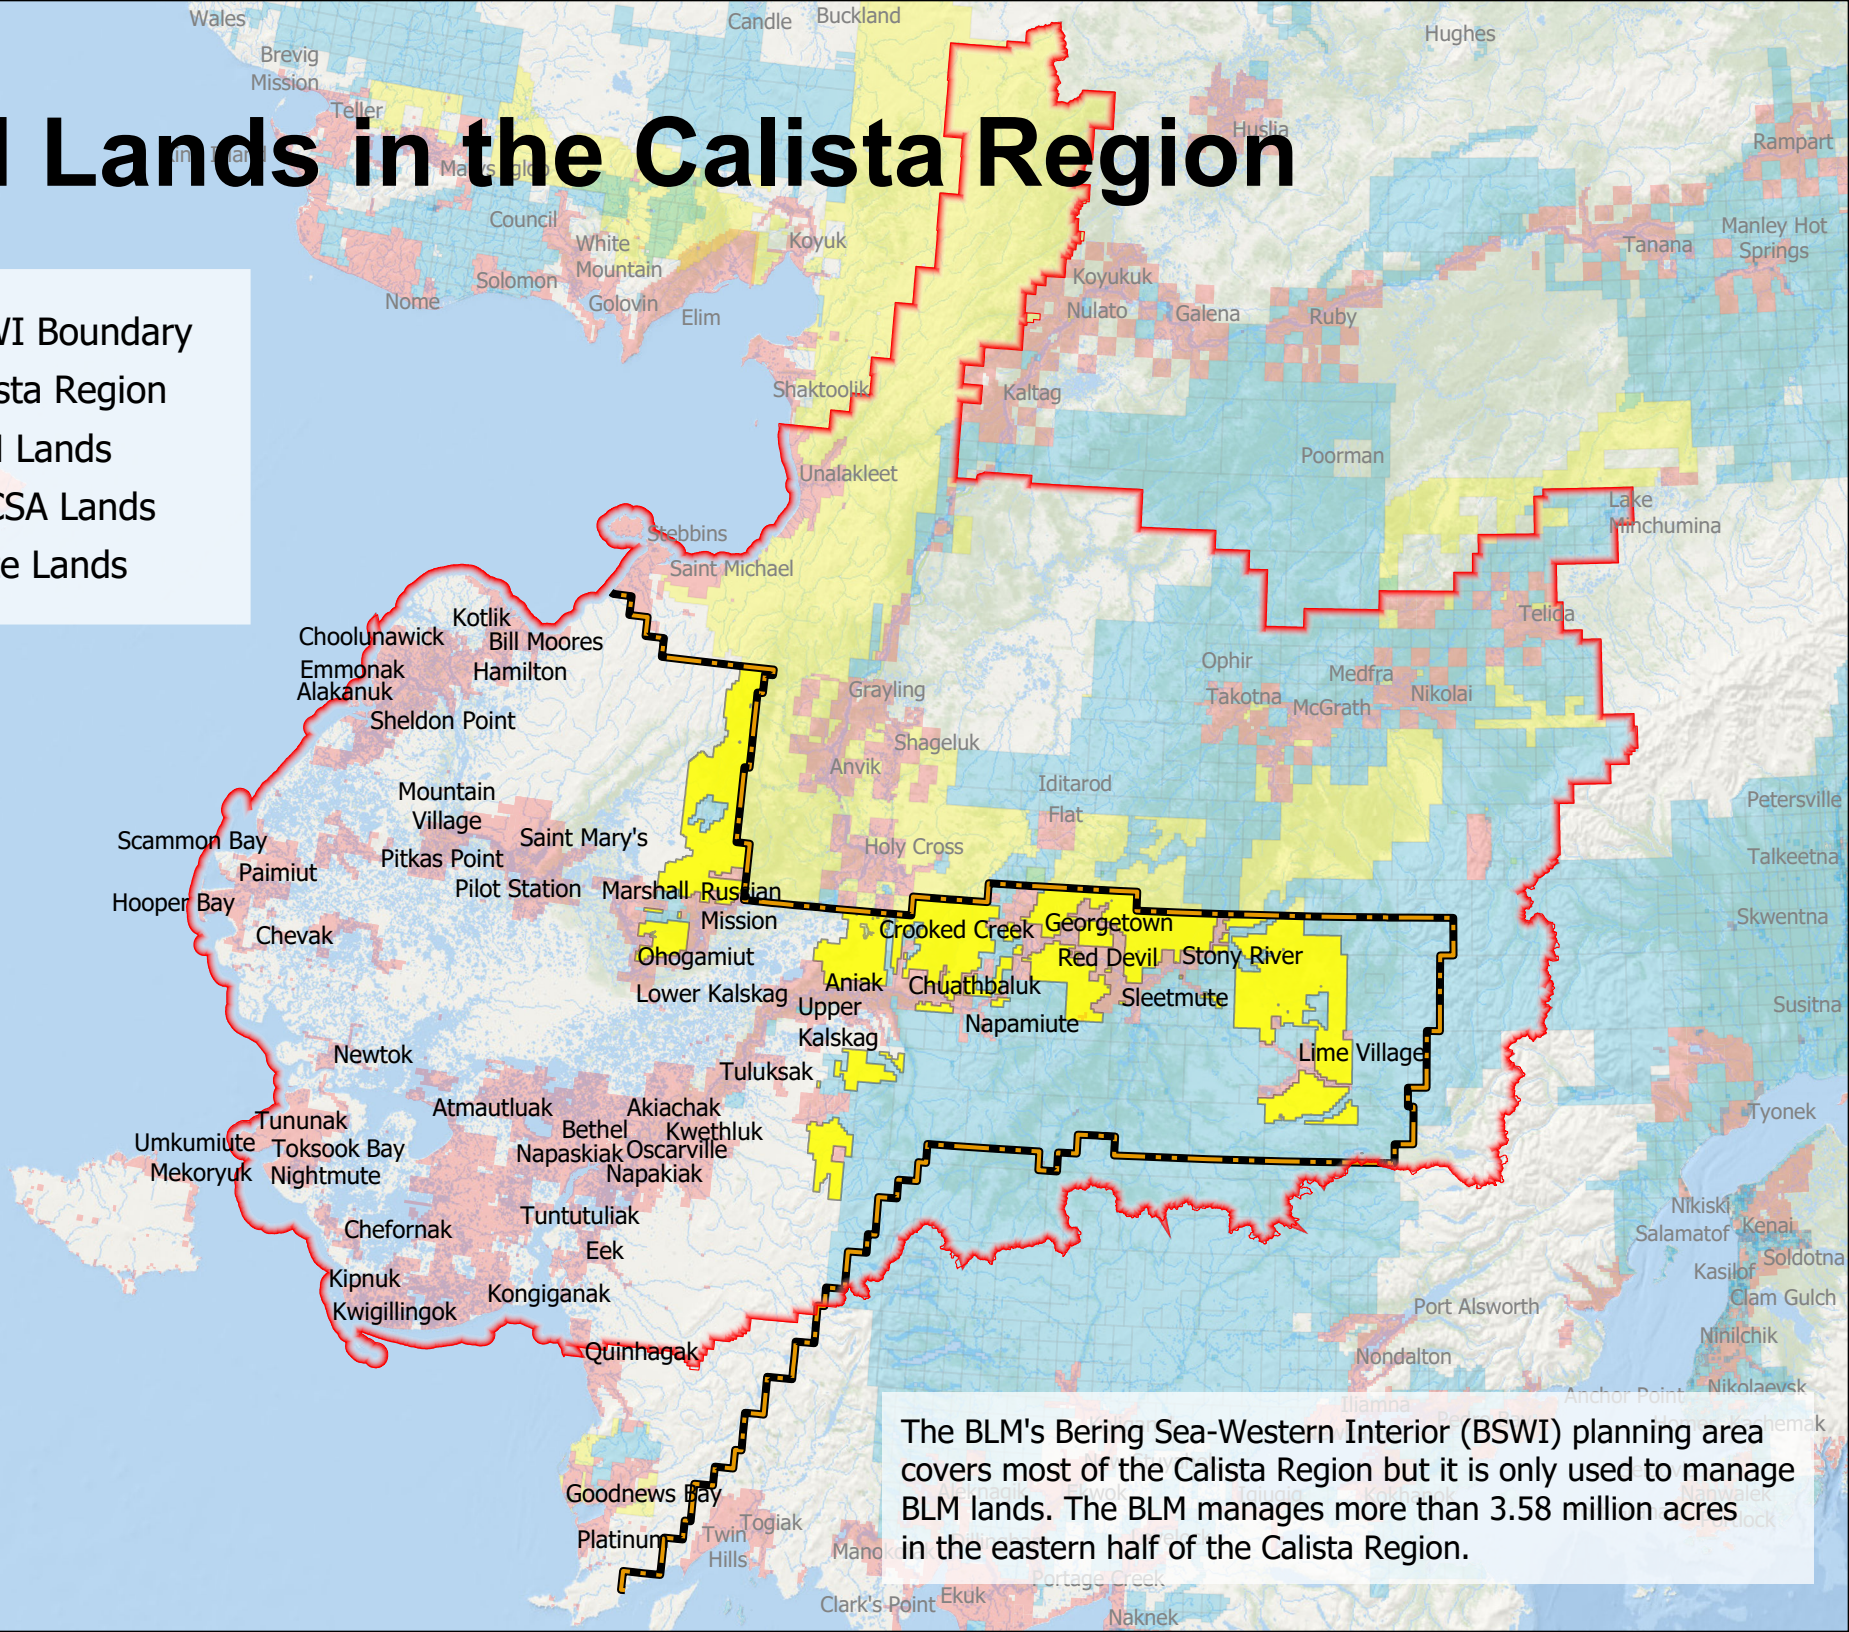

BLM Lands in the Calista Region

-  BSWI Boundary
-  Calista Region
-  BLM Lands
-  ANCSA Lands
-  State Lands

The BLM's Bering Sea-Western Interior (BSWI) planning area covers most of the Calista Region but it is only used to manage BLM lands. The BLM manages more than 3.58 million acres in the eastern half of the Calista Region.